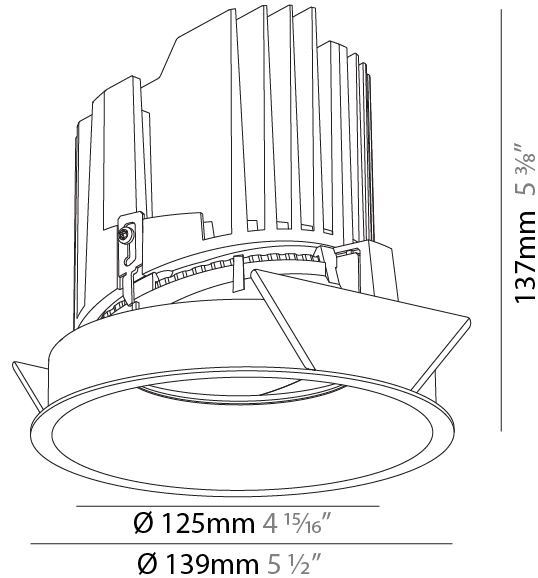

GENERAL

Series: Bioniq
 Subseries: Bioniq Round Adjustable
 Brand: Prolicht
 Division: Architectural
 Mounting Type: Recessed
 Mounting Location: Ceiling
 Subcategory: Downlight

PHYSICAL

Shape: Round
 Diameter (mm): 139
 Diameter (in): 5 1/2
 Height (mm): 137
 Height (in): 5 3/8
 Ceiling Thickness (mm): 10 / 12.5 / 15
 Ceiling Thickness (in): 3/8 or 1/2 or 9/16
 Min. Recessing Depth (mm): 150
 Min. Recessing Depth (in): 5 7/8
 Light Distribution: Adjustable / Downlight
 Weight (kg): 0.849
 Weight (lbs): 1.87
 Fixture Finish: SSR / BKV / CWI / CRY / HAB / UFT / ITA / RUA / FTG / MYG / LOD / PUS / FRO / FUP / KIA / POP / BLS / SPG / MEY / GOH / GUM / CHC / COM / ABZ / JAG / OBR / MOS / ROR
 Fixture Material: Aluminum Die Cast
 Cut-out Measurements: 130mm / 5 1/8"

GENERAL

Series: Bioniq
 Subseries: Bioniq Round Semi Adjustable
 Brand: Prolicht
 Division: Architectural
 Mounting Type: Recessed
 Mounting Location: Ceiling
 Subcategory: Downlight

PHYSICAL

Shape: Round
 Diameter (mm): 139
 Diameter (in): 5 1/2
 Height (mm): 137
 Height (in): 5 3/8
 Ceiling Thickness (mm): 10 / 12.5 / 15
 Ceiling Thickness (in): 3/8 or 1/2 or 9/16
 Min. Recessing Depth (mm): 150
 Min. Recessing Depth (in): 5 7/8
 Light Distribution: Adjustable / Downlight
 Weight (kg): 0.851
 Weight (lbs): 1.88
 Fixture Finish: SSR / BKV / CWI / CRY / HAB / UFT / ITA / RUA / FTG / MYG / LOD / PUS / FRO / FUP / KIA / POP / BLS / SPG / MEY / GOH / GUM / CHC / COM / ABZ / JAG / OBR / MOS / ROR
 Fixture Material: Aluminum Die Cast
 Cut-out Measurements: 130mm / 5 1/8"

LED

Number of LEDs: 1
 Color Temperature (°K): 2700 / 3000 / 3500 / 4000
 Max. Delivered Lumen (lm): 810 / 900 / 970 / 990
 Nominal Lumen (lm): 960 / 1070 / 1156 / 1180
 CRI: >90 CRI
 Efficiency (%): 0.905
 Lamp Life (hrs): 50000

OPTICAL

Reflector°: 10
 Adjustability: Rotational 355°; Tilt 10°

RATINGS AND CERTIFICATIONS

Certified By: Certified for North American Standards
 IP rating: IP54

BIONIQ ROUND SEMI ADJUSTABLE RECESSED

A35311-